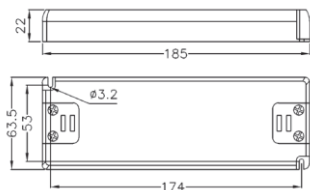

CODE	V_{dc}	POWER W	Input min V	Input max V	H mm	P x L mm
BPF50	12	50	200	240	22	63 x 174