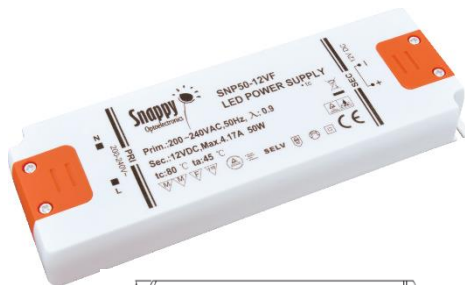

ALIMENTATORI LED – DRIVER LED

BPF6

Alimentatore led super slim in tensione costante 12V classe II, morsetti a vite

Super-slim 12V constant voltage LED power supply, class II, screw terminal

CODE	V _{dc}	POWER W	Input min V	Input max V	H mm	P x L mm
BPF6	12	6	200	240	10,7	45 x 88

BPF20

Alimentatore led super slim in tensione costante 12V classe II, morsetti a vite

Super-slim 12V constant voltage LED power supply, class II, screw terminal

CODE	V _{dc}	POWER W	Input min V	Input max V	H mm	P x L mm
BPF20	12	20	200	240	15	50 x 144

BPF50

Alimentatore led super slim in tensione costante 12V classe II, morsetti a vite

Super-slim 12V constant voltage LED power supply, class II, screw terminal

CODE	V _{dc}	POWER W	Input min V	Input max V	H mm	P x L mm
BPF50	12	50	200	240	22	63 x 174