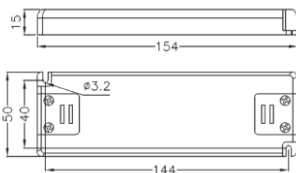

ALIMENTATORI LED – DRIVER LED

BPF6

Alimentatore led super slim in tensione costante 12V classe II, morsetti a vite

Super-slim 12V constant voltage LED power supply, class II, screw terminal

CODE	V _{dc}	POWER W	Input min V	Input max V	H mm	P x L mm
BPF6	12	6	200	240	10,7	45 x 88

BPF20

Alimentatore led super slim in tensione costante 12V classe II, morsetti a vite

Super-slim 12V constant voltage LED power supply, class II, screw terminal

CODE	V _{dc}	POWER W	Input min V	Input max V	H mm	P x L mm
BPF20	12	20	200	240	15	50 x 144