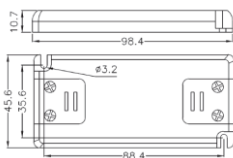

ALIMENTATORI LED – DRIVER LED

BPF6

Alimentatore led super slim in tensione costante 12V classe II, morsetti a vite

Super-slim 12V constant voltage LED power supply, class II, screw terminal

CODE	V _{dc}	POWER W	Input min V	Input max V	H mm	P x L mm
BPF6	12	6	200	240	10,7	45 x 88

BPF20

Alimentatore led super slim in tensione costante 12V classe II, morsetti a vite

Super-slim 12V constant voltage LED power supply, class II, screw terminal

CODE	V _{dc}	POWER W	Input min V	Input max V	H mm	P x L mm
BPF20	12	20	200	240	15	50 x 144

BPF50

Alimentatore led super slim in tensione costante 12V classe II, morsetti a vite

Super-slim 12V constant voltage LED power supply, class II, screw terminal

CODE	V _{dc}	POWER W	Input min V	Input max V	H mm	P x L mm
BPF50	12	50	200	240	22	63 x 174