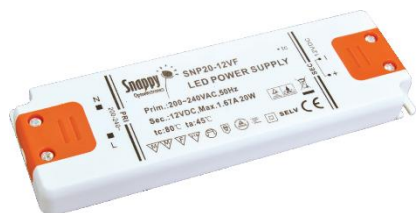

ALIMENTATORI LED – DRIVER LED

BPF6

Alimentatore led super slim in tensione costante 12V classe II, morsetti a vite

Super-slim 12V constant voltage LED power supply, class II, screw terminal

CODE	V _{dc}	POWER W	Input min V	Input max V	H mm	P x L mm
BPF6	12	6	200	240	10,7	45 x 88

BPF20

Alimentatore led super slim in tensione costante 12V classe II, morsetti a vite

Super-slim 12V constant voltage LED power supply, class II, screw terminal

CODE	V _{dc}	POWER W	Input min V	Input max V	H mm	P x L mm
BPF20	12	20	200	240	15	50 x 144

BPF50

Alimentatore led super slim in tensione costante 12V classe II, morsetti a vite

Super-slim 12V constant voltage LED power supply, class II, screw terminal

CODE	V _{dc}	POWER W	Input min V	Input max V	H mm	P x L mm
BPF50	12	50	200	240	22	63 x 174