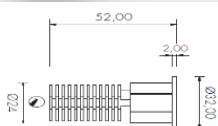

BF16C – BF16N – BF16F

Faro led da incasso per controsoffitto con 1 led COB orientabile a 360° orizzontalmente e 90° verticalmente

Recessed spot led for false ceiling with 1 COB led directable 360° horizontally and 90° vertically

CODE	V Ac	POWER W	N° LED	IP	COLOR	H mm	D mm	TC °k
BF16C	220	30	1	40	WARM	185	126	3000
BF16N	220	30	1	40	NATUR	185	126	4500
BF16F	220	30	1	40	COLD	185	126	6000