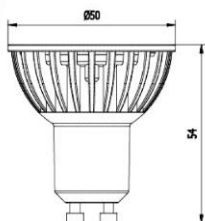

FARETTI LED – SPOT LED

BF19C – BF19N – BF19F

Faretto led attacco GU10, lente da 40°

Spot led GU10 plug, 40° lens

CODE	V _{ac}	POWER W	PLUG	IP	COLOR	H x D mm	lm	TC °k
BF19C	220	7	GU10	20	WARM	54x50	550	3000
BF19N	220	7	GU10	20	NATUR	54x50	580	4500
BF19F	220	7	GU10	20	COLD	54x50	610	6000

BF9C - BF9N - BF9F

Faretto led ultra piatto con interruttore touch integrato

Ultra-slim spot led with integrated touch switch

CODE	V _{dc}	POWER W	N° LED	IP	COLOR	H mm	D mm	TC °k
BF9C	12	2,8	36	20	WARM	7	68	3000
BF9N	12	2,8	36	20	NATUR	7	68	4500
BF9F	12	2,8	36	20	COLD	7	68	6000