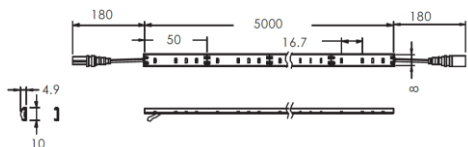

Flexible LED strip, 60 EPISTAR led/m 3528 with 3M adhesive on the back, 20 cm input cables. Can be split into multiples of 3 leds. Packing with one 5m reel.

CODE	V _{dc}	POWER _W	N° LED	IP	COLOR	L _{mm}	lm	TC °k	P X H _{mm}
BIC	12	24	300	65	WARM	5000	1400	3000	8 x 3
BIN	12	24	300	65	NATUR	5000	1550	4500	8 x 3
BIF	12	24	300	65	COLD	5000	1750	6000	8 x 3

BIC5050 - BIN5050 - BIF5050

Striscia led flessibile da 60 led/m 5050 **EPISTAR** con adesivo 3M posteriore, cavi di ingresso 20 cm, divisibile in multipli di 3 led. Confezione una bobina 5 m

Flexible LED strip, 60 EPISTAR led/m 5050 with adhesive on back side, input cables cm 20. Can be split into multiples of 3 leds. Packing with one 5m reel.

CODE	V _{dc}	POWER _W	N° LED	IP	COLOR	L _{mm}	lm	TC °k	P X H _{Mm}
BIC5050	12	72	300	65	WARM	5000	3500	3000	13 x 5
BIN5050	12	72	300	65	NATUR	5000	4000	4500	13 x 5
BIF5050	12	72	300	65	COLD	5000	4500	6000	13 x 5

Size:(mm)

CODE	V _{dc}	POWER _W	N° LED	IP	COLOR	L _{mm}	lm	TC °k	P X H _{mm}
BIC2	12	48	600	65	WARM	5000	3800	3000	8 X 5
BIN2	12	48	600	65	NATUR	5000	4000	4500	8 X 5
BIF2	12	48	600	65	COLD	5000	4400	6000	8 X 5