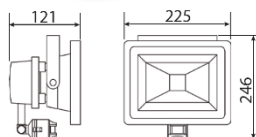

RIFLETTORI LED - REFLECTOR LED