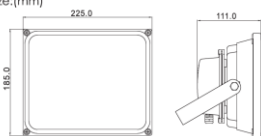

RIFLETTORI LED - REFLECTOR LED

Size:(mm)

Size:(mm)

Size:(mm)

A

BFL10C – BFL10F

Riflettore a led da 10 W con corpo in alluminio, vetro temperato e COB led

10 W LED spotlight with aluminum casting, tempered glass and led COB

CODE	V _{ac}	POWER W	N° LED	IP	COLOR	CRI	lm	TC °k	L x P x H mm
BFL10C	220	10	1	65	WARM	>80	800	3000	86x115x89
BFL10F	220	10	1	65	COLD	>80	900	6000	86x115x89

A

BFL30C – BFL30F

Riflettore a led da 30 W con corpo in alluminio, vetro temperato e COB led

30 W LED spotlight with aluminum casting, tempered glass and led COB

CODE	V _{ac}	POWER W	N° LED	IP	COLOR	CRI	lm	TC °k	L x P x H mm
BFL30C	220	30	1	65	WARM	>80	2500	3000	185x225x110
BFL30F	220	30	1	65	COLD	>80	2600	6000	185x225x110