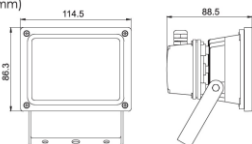

RIFLETTORI LED - REFLECTOR LED

Size:(mm)

Size:(mm)

Size:(mm)

A

BFL10C – BFL10F

Riflettore a led da 10 W con corpo in alluminio, vetro temperato e COB led

10 W LED spotlight with aluminum casting, tempered glass and led COB

CODE	V _{ac}	POWER W	N° LED	IP	COLOR	CRI	lm	TC °k	L x P x H mm
BFL10C	220	10	1	65	WARM	>80	800	3000	86x115x89
BFL10F	220	10	1	65	COLD	>80	900	6000	86x115x89

A

BFL30C – BFL30F

Riflettore a led da 30 W con corpo in alluminio, vetro temperato e COB led

30 W LED spotlight with aluminum casting, tempered glass and led COB

CODE	V _{ac}	POWER W	N° LED	IP	COLOR	CRI	lm	TC °k	L x P x H mm
BFL30C	220	30	1	65	WARM	>80	2500	3000	185x225x110
BFL30F	220	30	1	65	COLD	>80	2600	6000	185x225x110