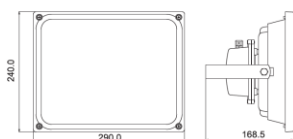

RIFLETTORI LED - REFLECTOR LED

Size:(mm)

Size:(mm)

Size:(mm)

A

BFL10C – BFL10F

Riflettore a led da 10 W con corpo in alluminio, vetro temperato e COB led

10 W LED spotlight with aluminum casting, tempered glass and led COB

CODE	V _{ac}	POWER W	N° LED	IP	COLOR	CRI	lm	TC °k	L x P x H mm
BFL10C	220	10	1	65	WARM	>80	800	3000	86x115x89
BFL10F	220	10	1	65	COLD	>80	900	6000	86x115x89

A

BFL30C – BFL30F

Riflettore a led da 30 W con corpo in alluminio, vetro temperato e COB led