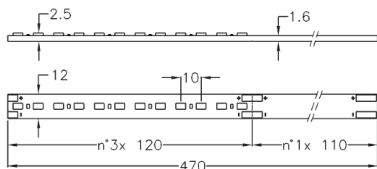

STRISCE LED RIGIDE – RIGID LED STRIPES

BRS3C - BRS3N - BRS3F

Led strip rigida 10 led 5050 larghezza 12mm lunghezza 200 mm Divisibile in due circuiti indipendenti

Rigid Led Strip 12mm 10 led 5050, 200 mm Length; Can be split into two independent circuit

CODE	V dc	POWER W	N° LED	IP	COLOR	L mm	Lm	TC °k	P x H mm
BRS3C	24	4	10	20	WARM	200	190	3000	12 x 2
BRS3N	24	4	10	20	NATUR	200	200	4500	12 x 2
BRS3F	24	4	10	20	COLD	200	210	6000	12 x 2

BRS5C – BRS5N – BRS5F

Led strip rigida 36 led 5630 larghezza 12mm lunghezza 470 mm Composta da 4 moduli divisibili un modulo neutro

Rigid Led Strip 12mm 36 led 5630, 470 mm Length; It's composed by 4 modules 1 module without led

CODE	V dc	POWER W	N° LED	IP	COLOR	L mm	Lm	TC °k	P x H mm
BRS5C	24	8	36	20	WARM	470	900	3000	12 x 3
BRS5N	24	8	36	20	NATUR	470	1000	4500	12 x 3
BRS5F	24	8	36	20	COLD	470	1100	6000	12 x 3