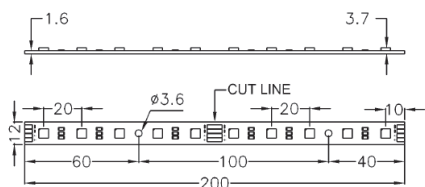

STRISCE LED RIGIDE – RIGID LED STRIPES

BRS3C - BRS3N - BRS3F

Led strip rigida 10 led 5050 larghezza 12mm lunghezza 200 mm Divisibile in due circuiti indipendenti

Rigid Led Strip 12mm 10 led 5050, 200 mm Length; Can be split into two independent circuit

CODE	V dc	POWER W	N° LED	IP	COLOR	L mm	Lm	TC °k	P x H mm
BRS3C	24	4	10	20	WARM	200	190	3000	12 x 2
BRS3N	24	4	10	20	NATUR	200	200	4500	12 x 2
BRS3F	24	4	10	20	COLD	200	210	6000	12 x 2

BRS5C – BRS5N – BRS5F

Led strip rigida 36 led 5630 larghezza 12mm lunghezza 470 mm Composta da 4 moduli divisibili un modulo neutro

Rigid Led Strip 12mm 36 led 5630, 470 mm Length; It's composed by 4 modules 1 module without led

CODE	V dc	POWER W	N° LED	IP	COLOR	L mm	Lm	TC °k	P x H mm
BRS5C	24	8	36	20	WARM	470	900	3000	12 x 3
BRS5N	24	8	36	20	NATUR	470	1000	4500	12 x 3
BRS5F	24	8	36	20	COLD	470	1100	6000	12 x 3