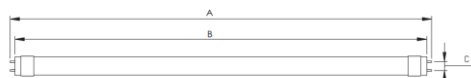

TUBI LED – LED TUBES

Size:(mm)

A: 0.6m=594mm 1.2m=1212mm 1.5m=1512mm 1.8m=1778mm 2.4m=2385mm
 B: 0.6m=580mm 1.2m=1198mm 1.5m=1498mm 1.8m=1764mm 2.4m=2371mm
 C: 12.7mm

Size:(mm)

A: 0.6m=594mm 1.2m=1212mm 1.5m=1512mm 1.8m=1778mm 2.4m=2385mm
 B: 0.6m=580mm 1.2m=1198mm 1.5m=1498mm 1.8m=1764mm 2.4m=2371mm
 C: 12.7mm

A: 0.6m=594mm 1.2m=1212mm 1.5m=1512mm 1.8m=1778mm 2.4m=2385mm
 B: 0.6m=580mm 1.2m=1198mm 1.5m=1498mm 1.8m=1764mm 2.4m=2371mm
 C: 12.7mm

A

BTN6C – BTN6N – BTN6F – BTN9N

Tube a led con corpo in alluminio per impiego ad uso interno. Sostituibile con tubi a fluorescenza